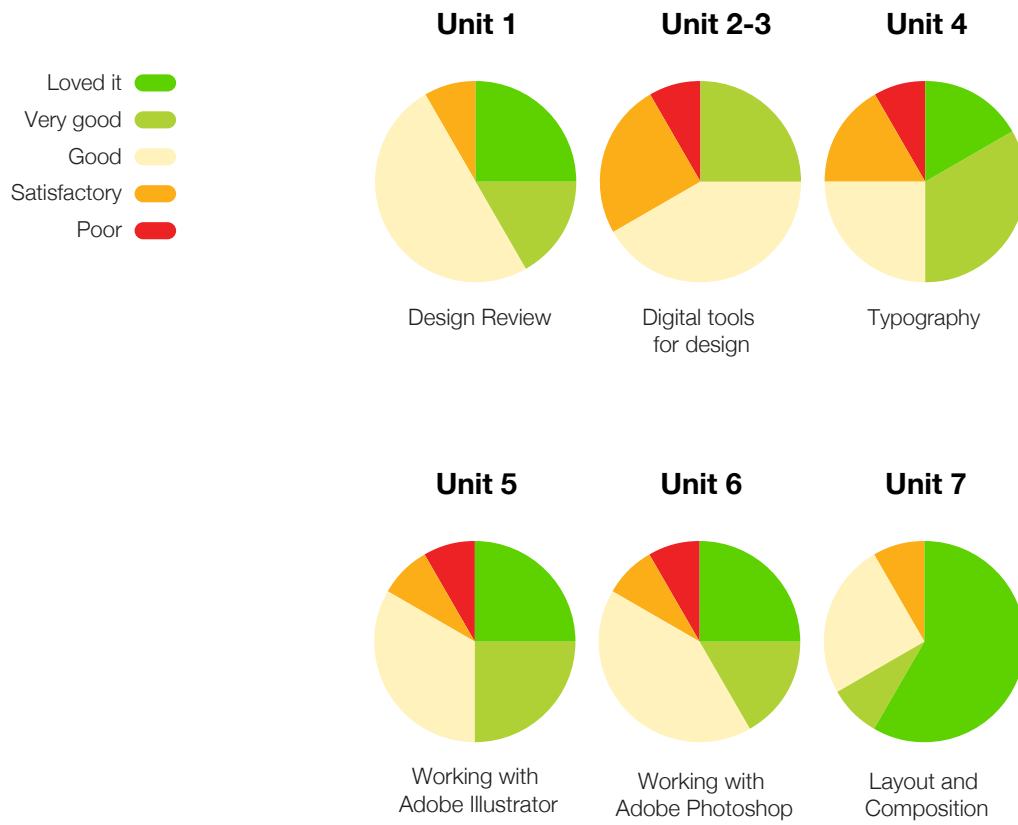

Project Survey Hecol 350 Winter 2010

How would you define your learning experience in ...?

Unit 1 Design Review

Units 2 and 3 Digital tools for design

Unit 4 Typography

Unit 5 Working with Adobe Illustrator

Unit 6 Working with Adobe Photoshop

Unit 7 Layout and Composition

Select the special components and assignments you liked (check all that apply)

Special components

Level of success of projects from student's POV