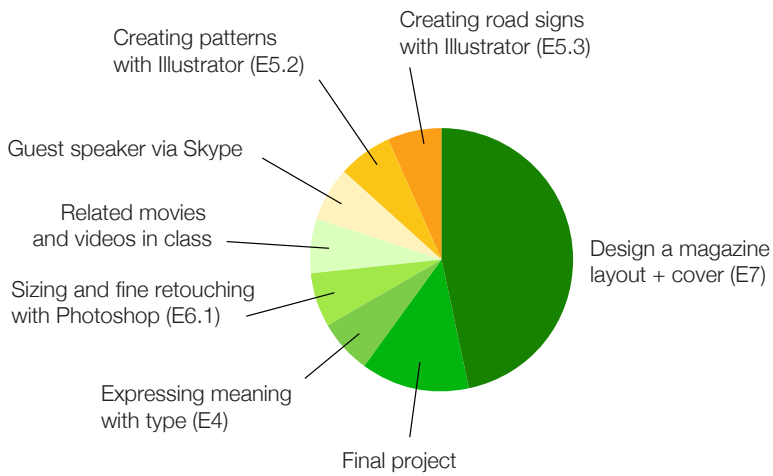

Special components

Level of success of projects from student's POV